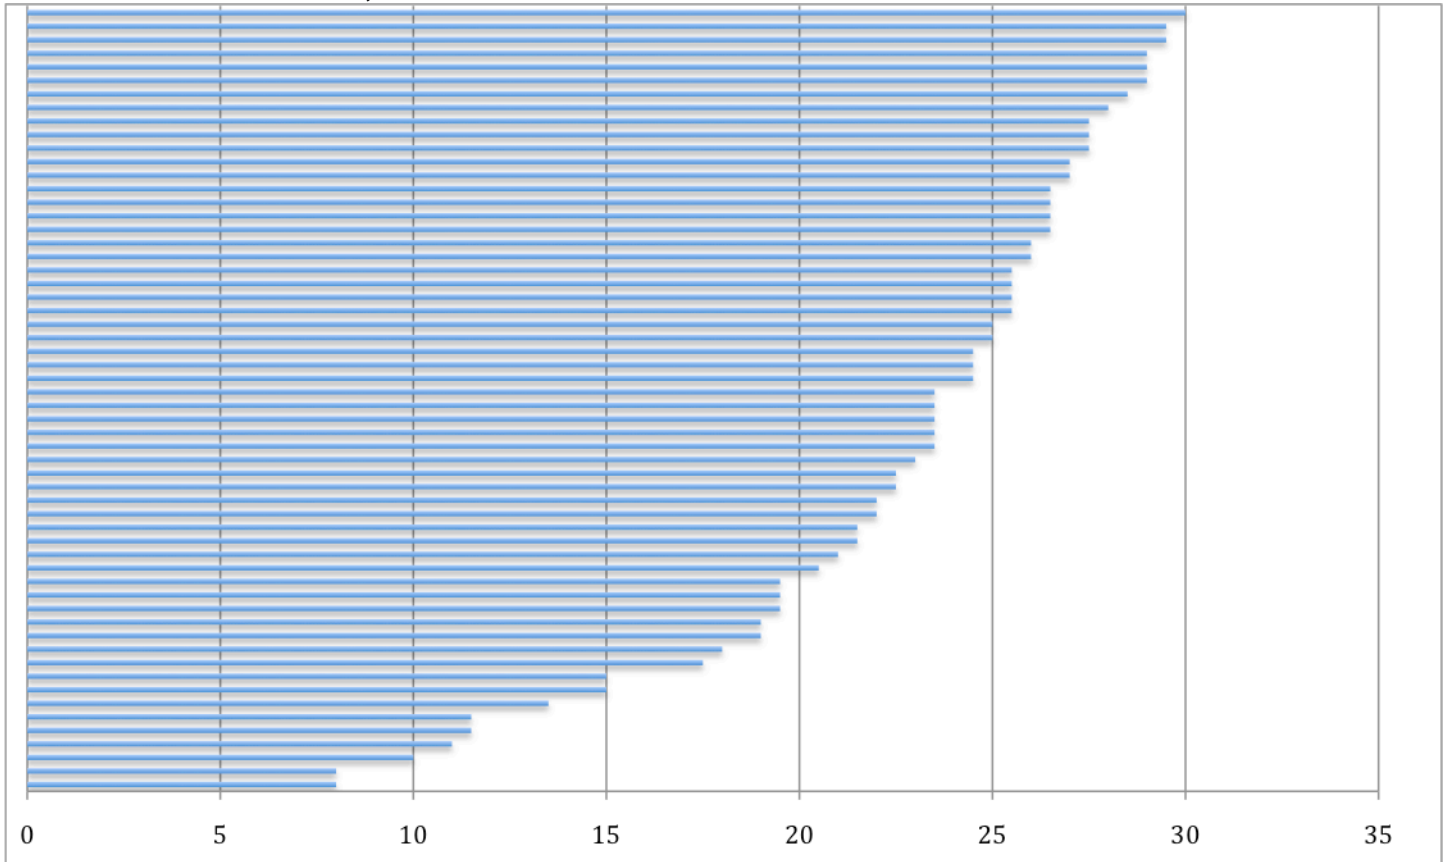

**Final Score Distribution, across all students:**

Total Points: 30  
Overall Average: 22.45 (74.83% with Extra Credit)  
Multiple Choice Avg: 11.29 (75.29%)  
Programming Avg: 10.19 (67.93%)

		AP Scoring		Final Scoring	
Grading:	Total:	80		30	Grading:
A		5	62	77.50%	23.25 A
B		4	47	58.75%	17.63 B
C		3	37	46.25%	13.88 C
D		2	29	36.25%	10.88 D
E		1	0	0.00%	0.00 E

Final Score	Grade	Adjusted Final Score
30	A	30
29	A	30
28	A	29
27	A	29
26	A	28
25	A	28
24	A-	27
23	A-	27
22	B+	26
21	B+	26
20	B	25
19	B	25
18	B	24
17	B-	24
16	C+	23
15	C	23
14	C	22
13	C-	21
12	D+	20
11	D	19
10	D-	18
9	E	17
8	E	15
7	E	13
6	E	11
5	E	9
4	E	7
3	E	5
2	E	3
1	E	1
0	E	0